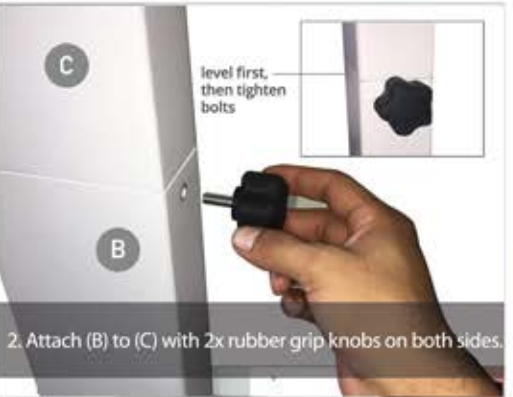

DigiBooths

SETUP GUIDE

WHAT'S INCLUDED

PLEASE NOTE: IT MAY TAKE UP TO 10 MINUTES FOR THE BOOTH TO TURN ON ONCE PLUGGED IN. PLEASE CALL 1866 298 7090 OPTION 6 FOR TECH SUPPORT.