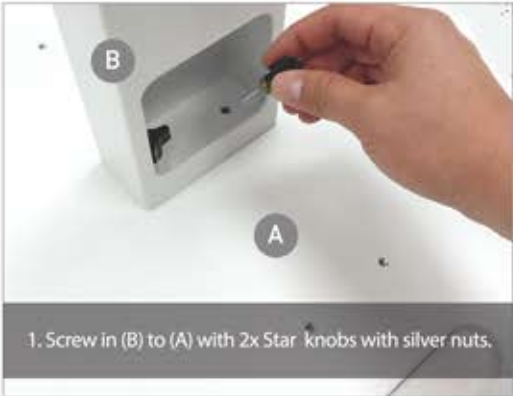

DigiBooths

SETUP GUIDE

WHAT'S INCLUDED

PLEASE NOTE: IT MAY TAKE UP TO 10 MINUTES FOR THE BOOTH TO TURN ON ONCE PLUGGED IN. PLEASE CALL 1866 298 7090 OPTION 6 FOR TECH SUPPORT.