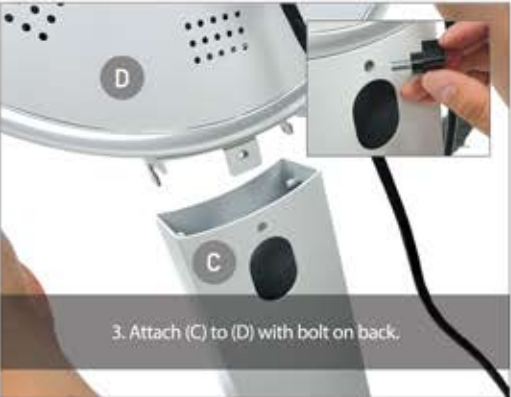

DigiBooths

SETUP GUIDE

WHAT'S INCLUDED

PLEASE NOTE: IT MAY TAKE UP TO 10 MINUTES FOR THE BOOTH TO TURN ON ONCE PLUGGED IN. PLEASE CALL 1866 298 7090 OPTION 6 FOR TECH SUPPORT.